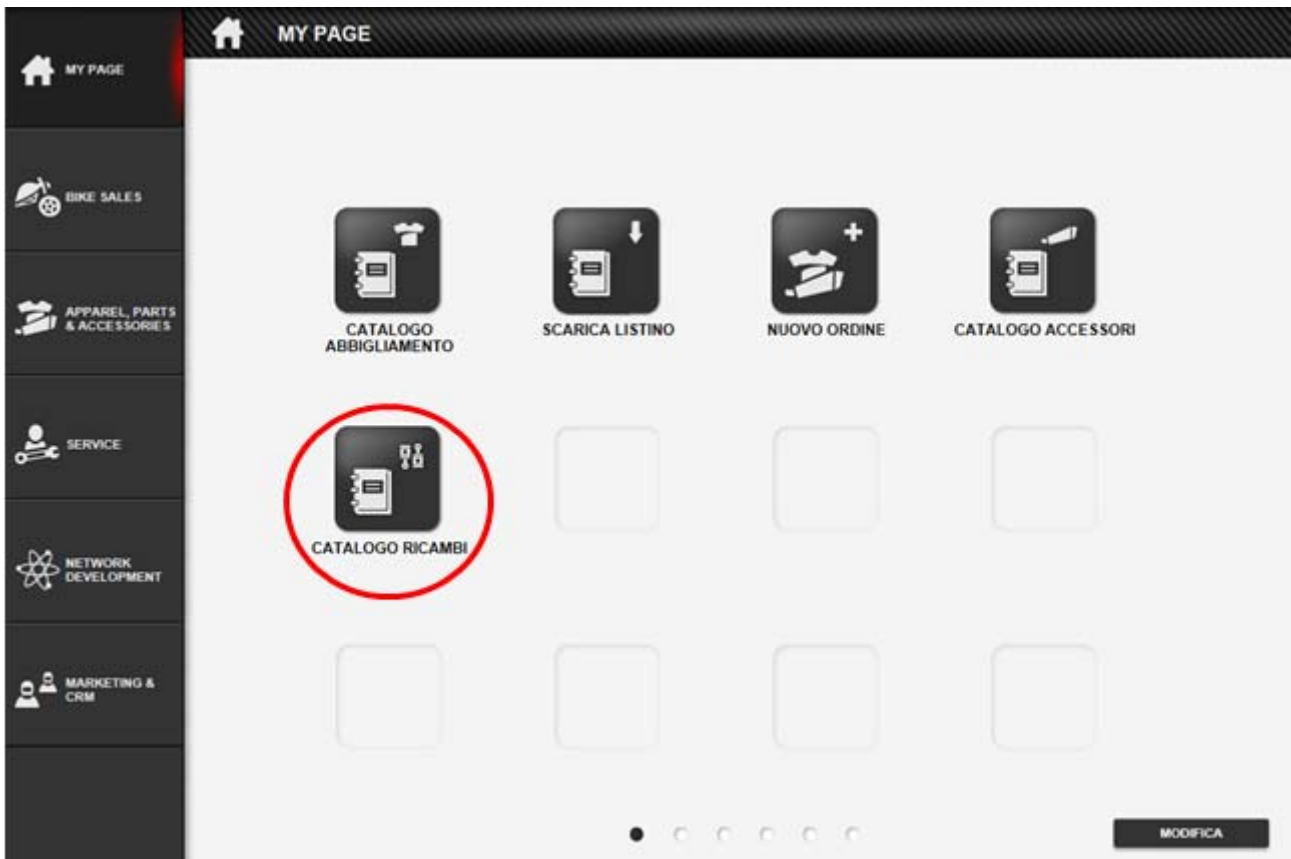

主题: Touratech 铝包备件

型号: Multistrada 所有型号

1. 在 DCS 的主页上选择备件目录（红色高亮表示）并执行以下步骤: