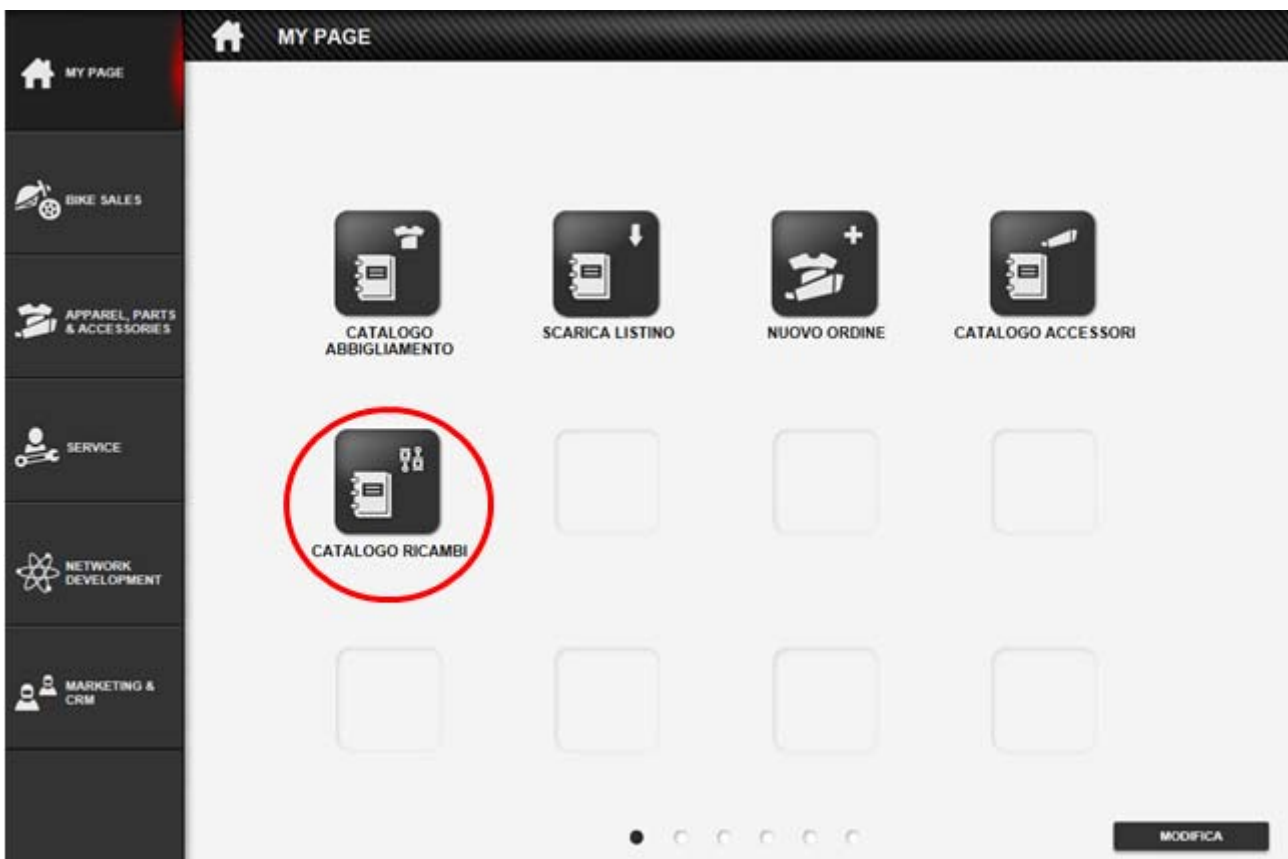

Objet : **Pièces détachées valises en aluminium Touratech**

Modèles : **Tous les modèles Multistrada**

1. Sélectionner le catalogue pièces détachées (affiché en rouge en surbrillance) depuis la page d'accueil et suivre les étapes ci-dessous :