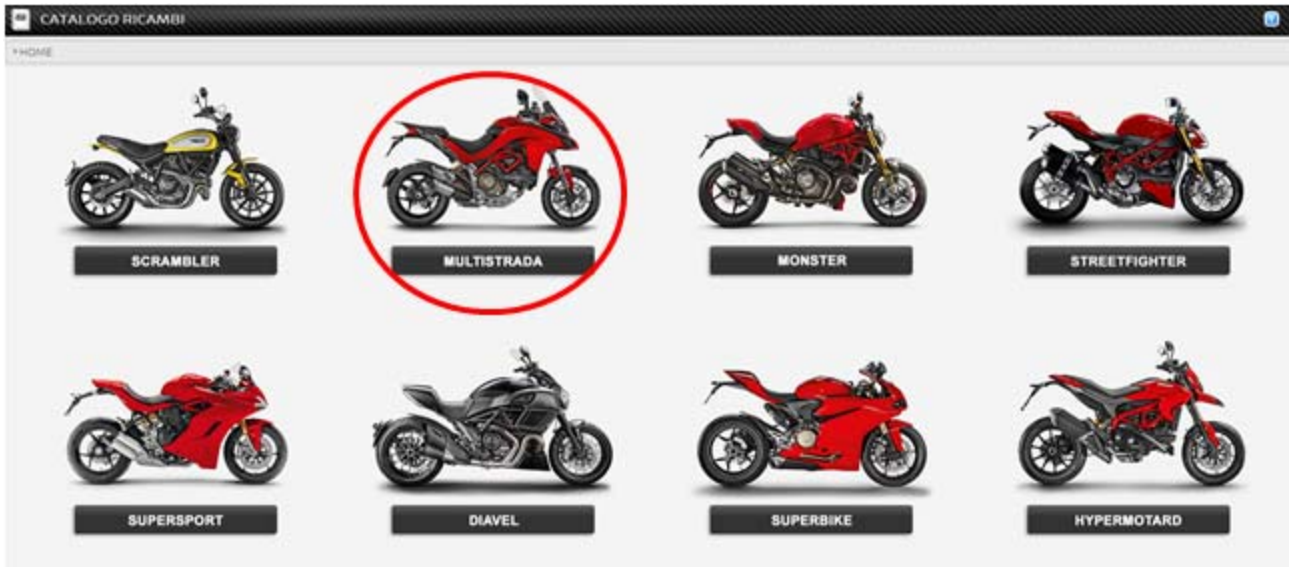

2. 「1200/1260 ENDURO TOURING」を選択します。必ず「TOURING」モデルを選択してください。

CATALOGO RICAMBI

INDIETRO +HOME+MULTISTRADA+MULTISTRADA

MULTISTRADA

MULTISTRADA

	MY 2019	MY 2018	MY 2017	MY 2016	MY 2015	MY 2014	MY 2013	MY 2012	MY 2011	MY 2010
1260 ABS BRASIL	🔍	🔍								
1260 TOURING	🔍	🔍								
1260 TOURING USA	🔍	🔍								
1260 ENDURO	🔍									
1260 ENDURO USA	🔍									
1260 ENDURO TOURING	🔍									
1260 ENDURO TOURING USA	🔍									
1260 S ABS	🔍	🔍								
1260 S ABS USA	🔍	🔍