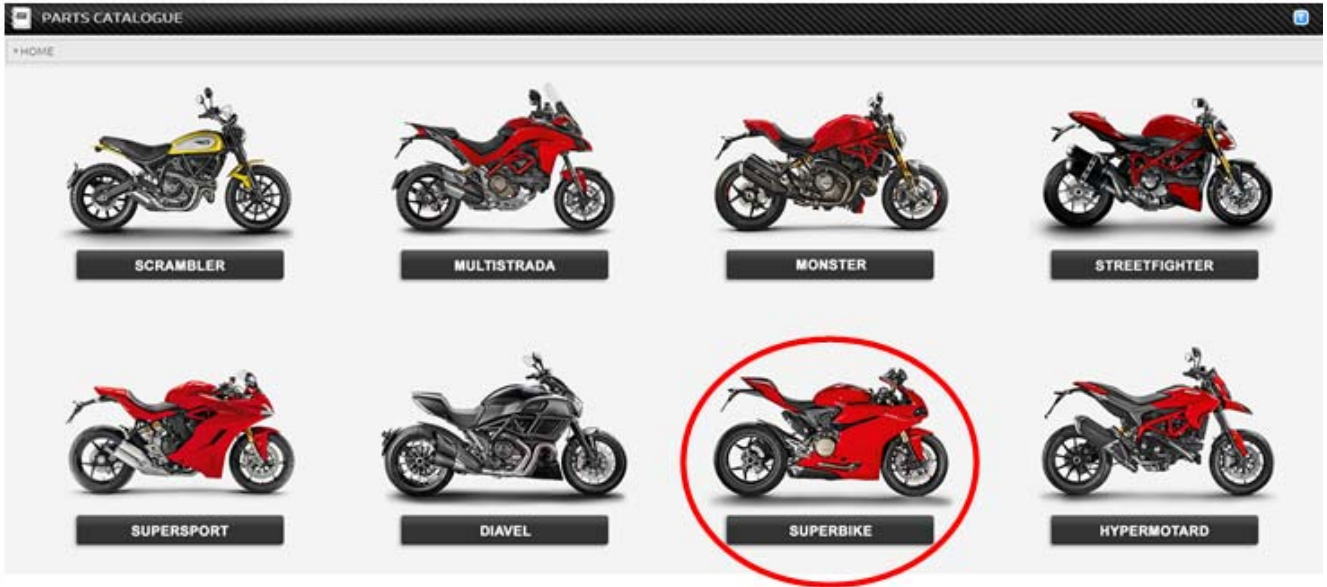

Navigation tabs: TYRES, OIL, **FRAME**, ENGINE, ELECTRIC, TOOLS

Cordiali Saluti

Subject: Complete titanium exhaust assembly spare parts

Models: Panigale V4

1. Select the spare parts catalogue (highlighted in red) from the Homepage of the DCS and follow the steps below: