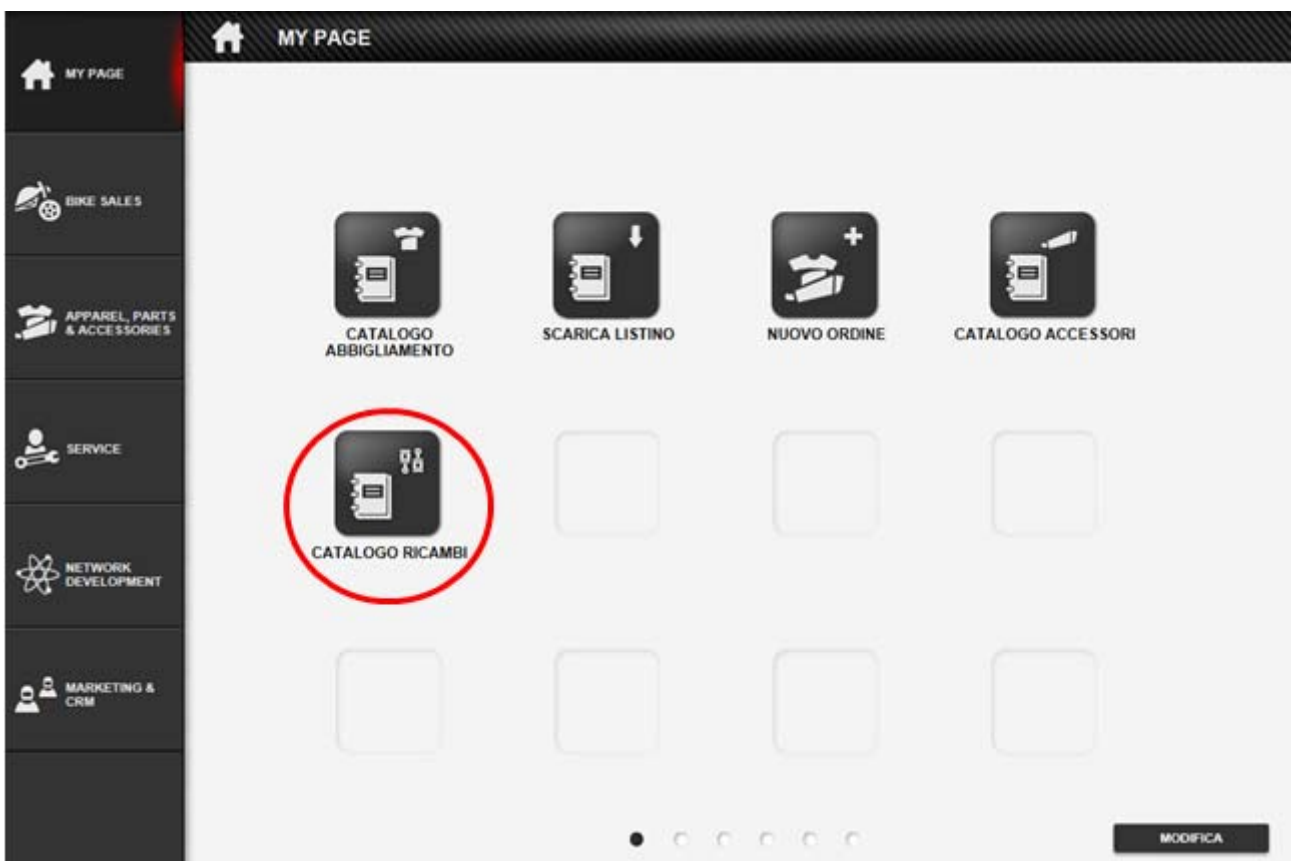

Subject: **Adjustable footpeg spare parts**

Models: **All Panigale V4 models**

1. Select the spare parts catalogue (highlighted in red) from the Homepage of the DCS and follow the steps below: