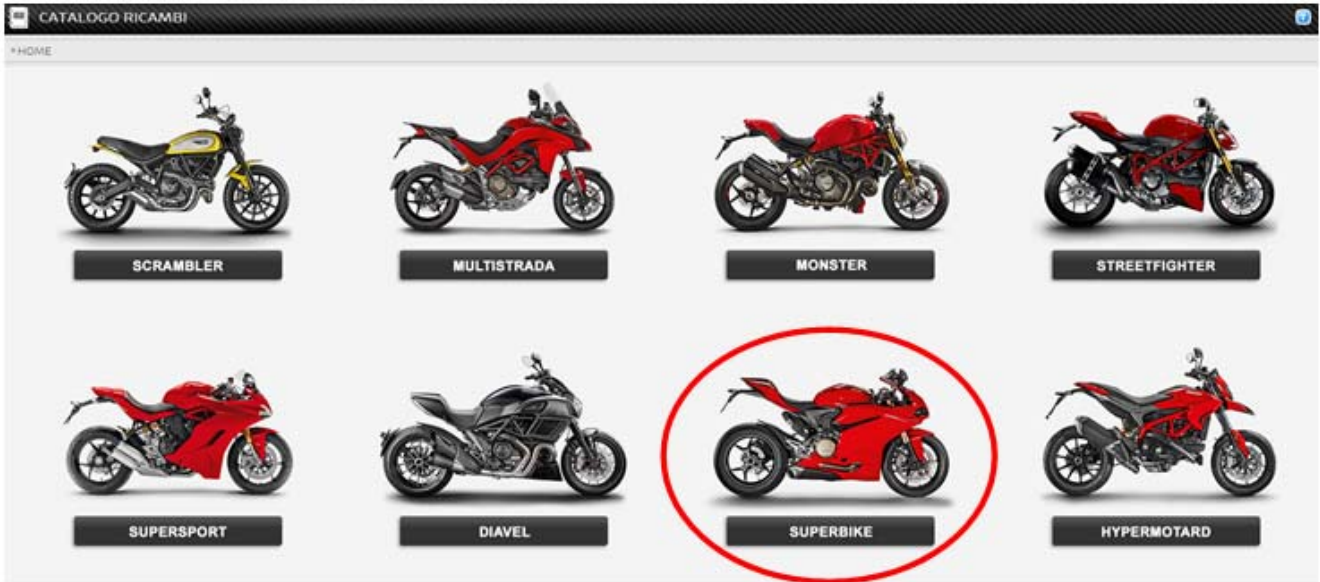

Below the table is a navigation bar with icons for various vehicle categories: 24A - PARAFANGO ANTERIORE, 25A - RADIATORE ACQUA, 25B - RADIATORE ACQUA, 25C - IMPIANTO RAFFREDDO, 25A - PEDANE SINISTRE, 25A - PEDANE SINISTRE, 25B - PEDANE DESTRE, 24A - PARAFANGO POSTERIORE, 25A - RUOTA ANTERIORE, 25A - RUOTA AF. The "TELAIO" category is circled in red.

Cordiali Saluti

Subject: **Adjustable footpeg spare parts**

Models: **All Panigale V4 models**

1. Select the spare parts catalogue (highlighted in red) from the Homepage of the DCS and follow the steps below: