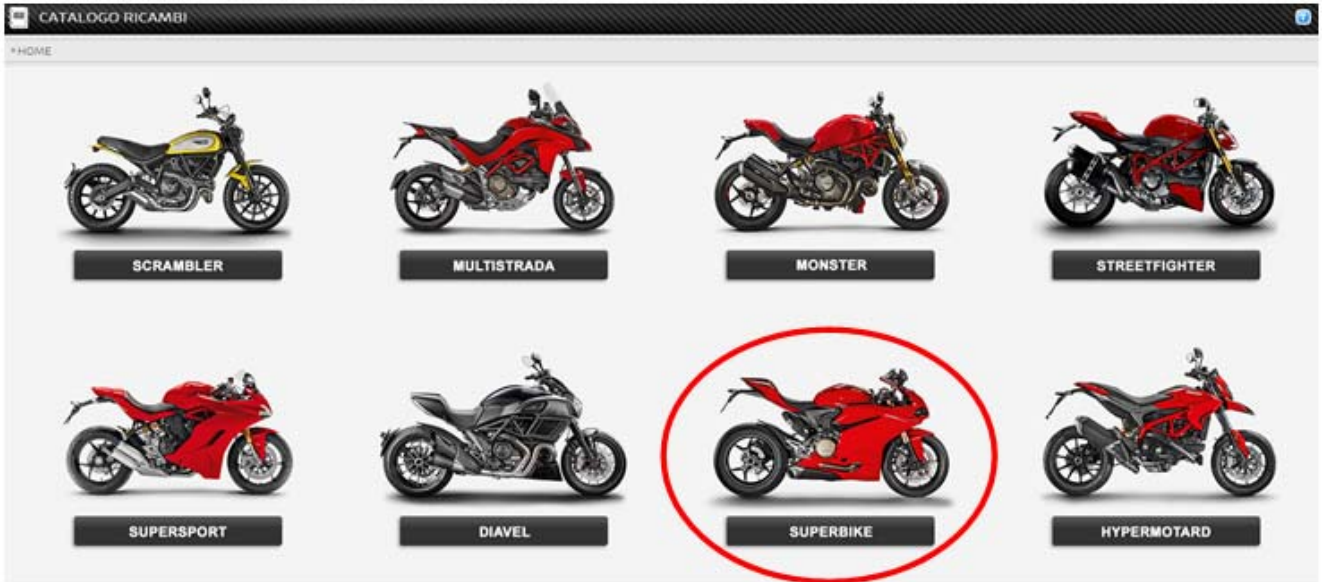

Cordialmente,

主题： 可调踏板备件

型号： Panigale V4 全部型号

1. 在 DCS 的主页上选择备件目录（红色高亮表示）并执行以下步骤：

2. 请选择“PANIGALE V4 SPECIALE”。请注意选择 SPECIALE 型号。

3. 选择“车架”类别，向右滚动直至“踏板”项，将会显示所有可订购的零件列表。

只有这些零件可用。

The screenshot shows a web interface for a Ducati parts catalog. At the top, there is a navigation bar with the text "INDIETRO" and "HOME SUPERBIKE PANIGALE V4 MY 2019 PANIGALE V4 SPECIALE". The main content area is divided into two parts: a technical drawing on the left and a parts list table on the right. The technical drawing shows a left footpeg assembly with various components numbered. A red circle highlights the text "26A - PEDANE SINISTRE (20 / 48)" above the drawing. The parts list table has the following columns: CODICE, DESCRIZIONE, QTA, DMH, MAG, NOTE, PREZZO, and CS. The table contains 9 rows of parts. Below the main drawing, there are several smaller thumbnail images of other parts, with "26A - PEDANE SINISTRE" highlighted. At the bottom of the interface, there is a navigation bar with categories: PNEUMATICI, LUBRIFICANTI, **TELAIO**, MOTORE, ELETTRICO, and ATTREZZI. The "TELAIO" category is highlighted with a red circle.