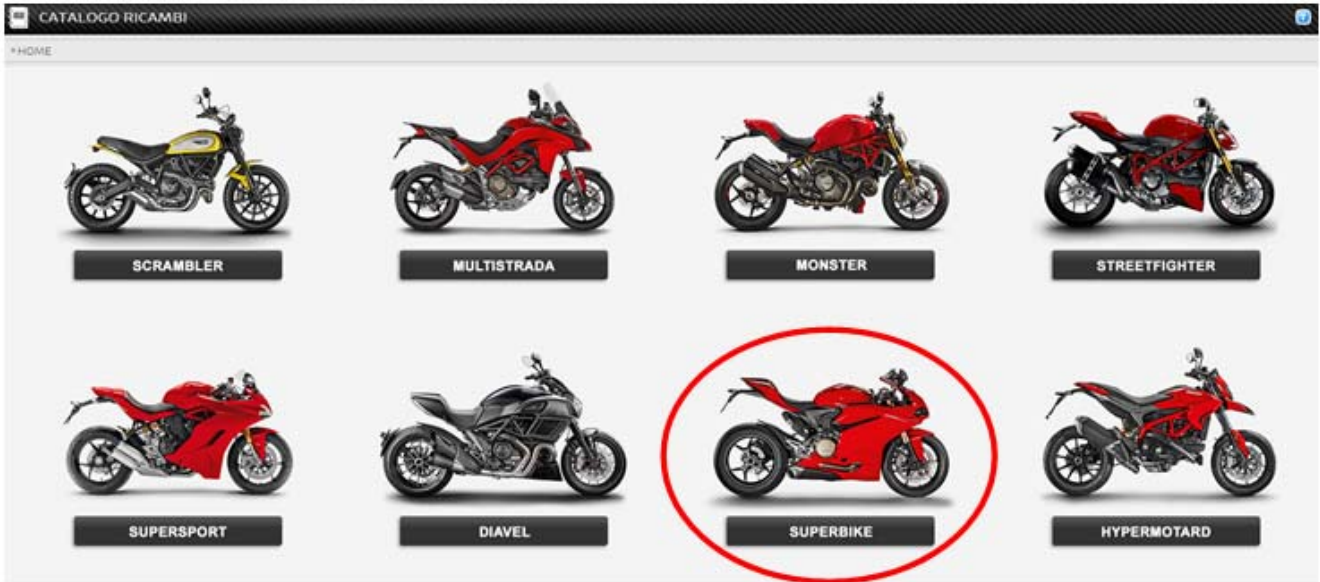

2. Die Angabe „PANIGALE V4 SPECIALE“ markieren. Wichtig ist dabei, dass es sich um das Modell „SPECIALE“ handelt.

SUPERBIKE

☒ PANIGALE V4
☐ 1199 PANIGALE
☐ 899 PANIGALE
☐ 1299 PANIGALE
☐ PANIGALE R
☐ 959 PANIGALE
☐ 848
☐ 1198
☐ 1098
☐ 999
☐ 998
☐ 996
☐ 996
☐ 907 I.E.
☐ 888
☐ 851
☐ 749
☐ 748

	MY 2019	MY 2018							
PANIGALE V4 THAILAND	🏍️	🏍️							
PANIGALE V4 S	🏍️	🏍️							
PANIGALE V4 S USA	🏍️	🏍️							
PANIGALE V4 S THAILAND	🏍️	🏍️							
PANIGALE V4 SPECIALE	🏍️	🏍️							
PANIGALE V4 SPECIALE USA	🏍️	🏍️							
PANIGALE V4 SPECIALE THAILAND	🏍️								
PANIGALE V4 R	🏍️