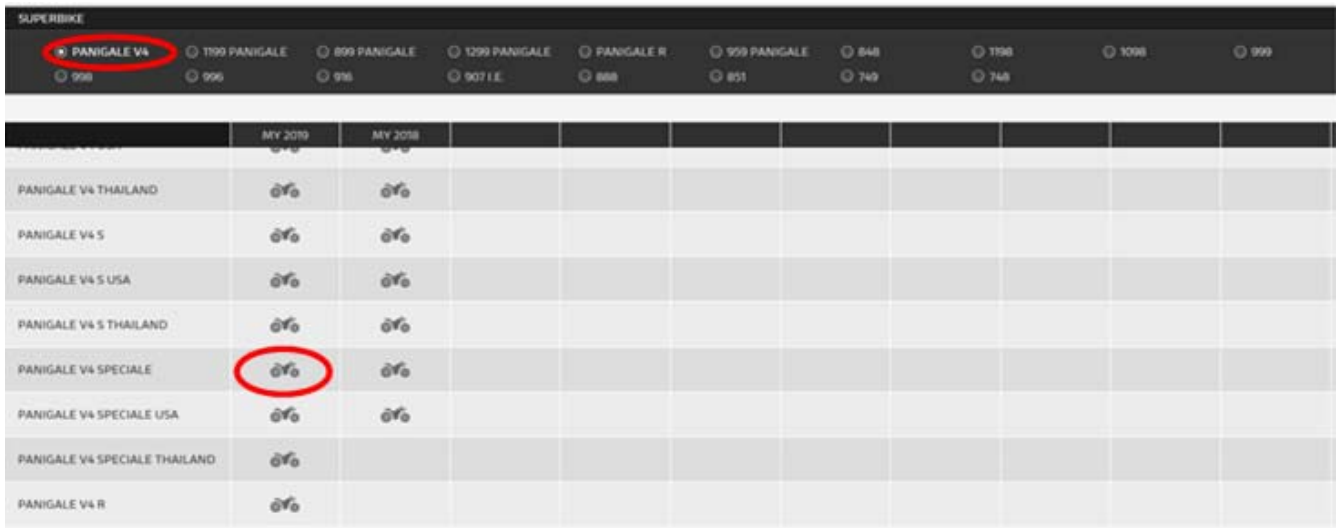

Below the table is a row of thumbnail images for other parts, with "25A - PEDANE SINISTRE" circled in red. At the bottom, a navigation bar includes categories: PNEUMATICI, LUBRIFICANTI, **TELAIO** (circled in red), MOTORE, ELETTRICO, and ATTREZZI.

Cordialmente,

主题： 可调踏板备件

型号： Panigale V4 全部型号

1. 在 DCS 的主页上选择备件目录（红色高亮表示）并执行以下步骤：

2. 请选择“PANIGALE V4 SPECIALE”。请注意选择 SPECIALE 型号。

3. 选择“车架”类别，向右滚动直至“踏板”项，将会显示所有可订购的零件列表。

只有这些零件可用。

The screenshot shows a web interface for a Ducati parts catalog. At the top, there is a navigation bar with the text "INDIETRO" and "HOME SUPERBIKE PANIGALE V4 MY 2019 PANIGALE V4 SPECIALE". The main content area is divided into two parts: a technical drawing on the left and a parts list table on the right. The technical drawing shows a left footpeg assembly with various components numbered. A red circle highlights the text "26A - PEDANE SINISTRE (20 / 48)" above the drawing. The parts list table has the following columns: CODICE, DESCRIZIONE, QTA, DMH, MAG, NOTE, PREZZO, and CS. The table contains 9 rows of parts. Below the main drawing, there are several smaller thumbnail images of other parts, with "26A - PEDANE SINISTRE" highlighted. At the bottom of the interface, there is a navigation bar with categories: PNEUMATICI, LUBRIFICANTI, **TELAIO**, MOTORE, ELETTRICO, and ATTREZZI. The "TELAIO" category is highlighted with a red circle.