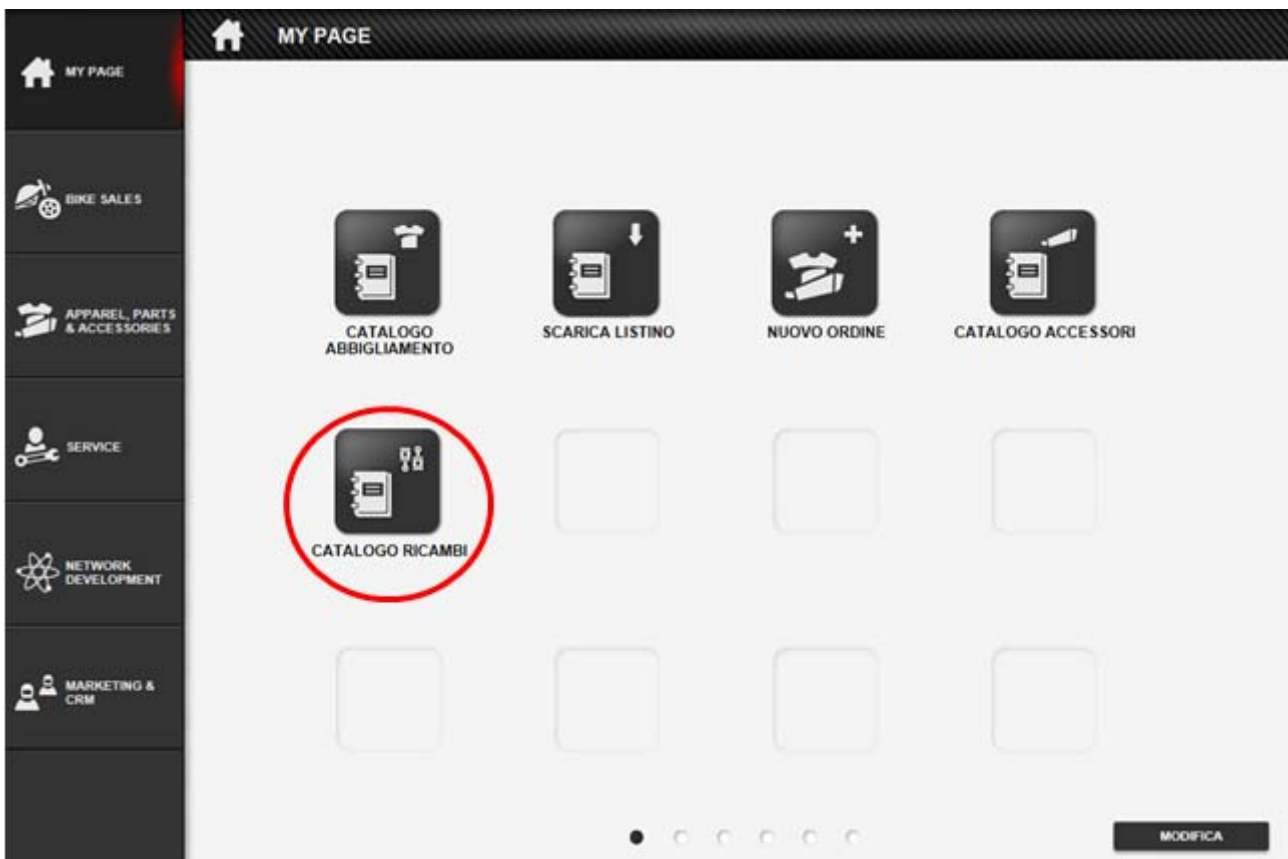

Betreff: **Ersatzteile regulierbare Fußrasten**

Modelle: **Alle Modelle Panigale V4**

1. In der Homepage des DCS den Ersatzteilkatalog (rot hervorgehoben) wählen, dann die nachstehenden Schritte befolgen: